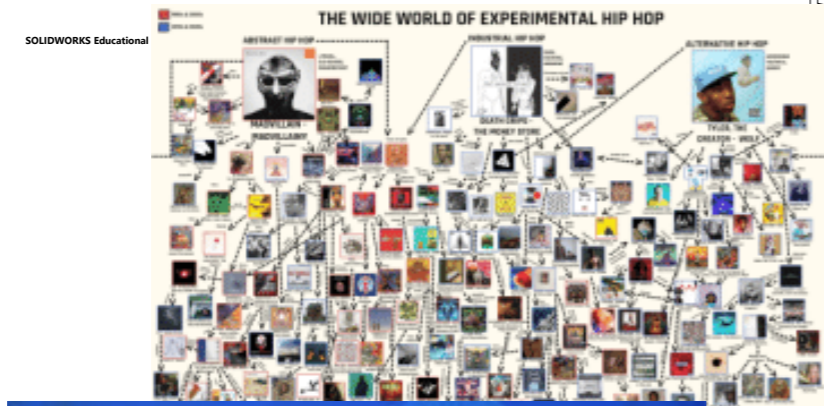

GILLES DELEUZE

Différence  
et répétition

ÉPIMÉTHÉE

puf

Essence  
Diversity  
Spatial

By  
Nathan  
Racah

„cds“ essence diversity  
spatial a temporary  
exhibition overseeing the  
essence diversity  
throughout the city  
a model of space June 12th  
at 13 rue Sandhoven  
Central Station  
Soup Coupons Available

Nathan  
Racah

Arts &  
Crafts

History Faculty Publications Administration Mensa Imprint and Legal Informa

the ANITO

Bert Hölldobler and Wilson

The game of architecture is an intricate play with rules that you may break or accept. These rules, like so many knots that cannot be untied, have the erotic significance of bondage: the more numerous and sophisticated the restraints, the greater the pleasure.

# ropes and rules

ruanas de rock psicodélico

- 8. EL ALAMO
  - 9. LAGHONIA
  - 10. OPIO
  - 11. TARKUS
  - 12. PAX
  - 13. POLEN
  - 14. SHAINS
  - 15. YORKS
  - 16. DESTELLOS
  - 17. MIRLOS
- Moins
- 114 RÉPONDRE
- [Afficher les 16 réponses](#)