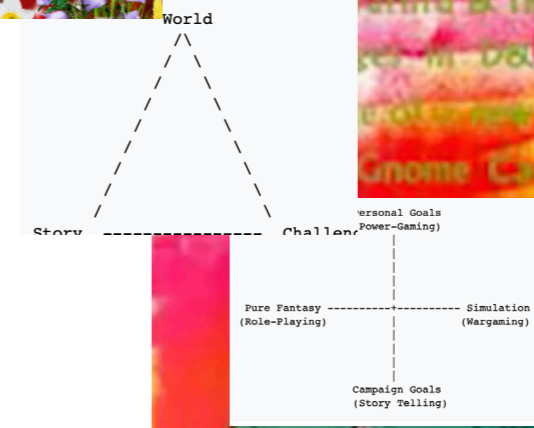

GILLES DELEUZE

Différence  
et répétition

ÉPIMÉTHÉE

puf

Essence  
Diversity  
Spatial

By  
Nathan  
Racah

„cds“ essence diversity  
spatial a temporary  
exhibition overseeing the  
essence diversity  
throughout the city  
a model of space June 12th  
at 13 rue Sandhoven  
Central Station  
Soup Coupons Available

Nathan  
Racah

Arts &  
Crafts

History Faculty Publications Administration Mensa Imprint and Legal Informa

the ANITO

Bert Hölldobler and Wilson

The game of architecture is an intricate play with rules that you may break or accept. These rules, like so many knots that cannot be untied, have the erotic significance of bondage: the more numerous and sophisticated the restraints, the greater the pleasure.