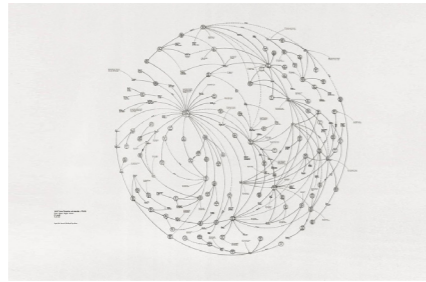

GILLES DELEUZE

Différence  
et répétition

ÉPIMÉTHÉE

puf

Essence  
Diversity  
Spatial

By  
Nathan  
Racah

„cds“ essence diversity  
spatial a temporary  
exhibition overseeing the  
essence diversity  
throughout the city  
a model of space June 12th  
at 13 rue Sandhoven  
Central Station  
Soup Coupons Available

Nathan  
Racah

Arts &  
Crafts

History Faculty Publications Administration Mensa Imprint and Legal Informa

the ANITO

Bert Hölldobler and Wilson

The game of architecture is an intricate play with rules that you may break or accept. These rules, like so many knots that cannot be untied, have the erotic significance of bondage: the more numerous and sophisticated the restraints, the greater the pleasure.