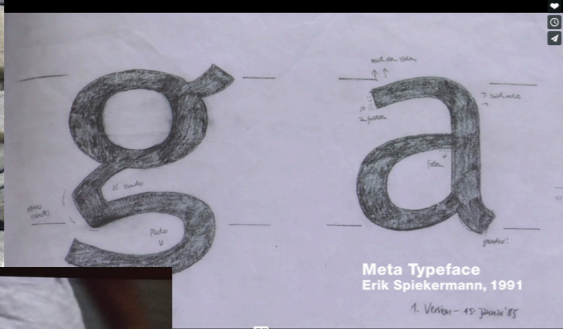

color book  
a collection  
of visual ephemer

memos

- David** il y a 3 ans  
I would say that they are not dumping enough slag, the last Stainless steel pot I bought that was made in China rusted.  
👍 24 🗨️ RÉPONDRE
- Aldo Giannone** il y a 3 ans  
The video has pretty good quality considering this was like in 1914 or something  
👍 36 🗨️ RÉPONDRE
- Masquer 2 réponses**
- Aidens Trains** il y a 1 an  
Aldo Giannone it is present they can't use desiel fuel or locomotive it will catch on fire and explode  
👍 🗨️ RÉPONDRE
- white** il y a 3 mois (modifié)  
steam is superior  
👍 🗨️ RÉPONDRE
- silva geko** il y a 3 ans  
aww from the title i was expecting to see drunken girls get flipped over :(